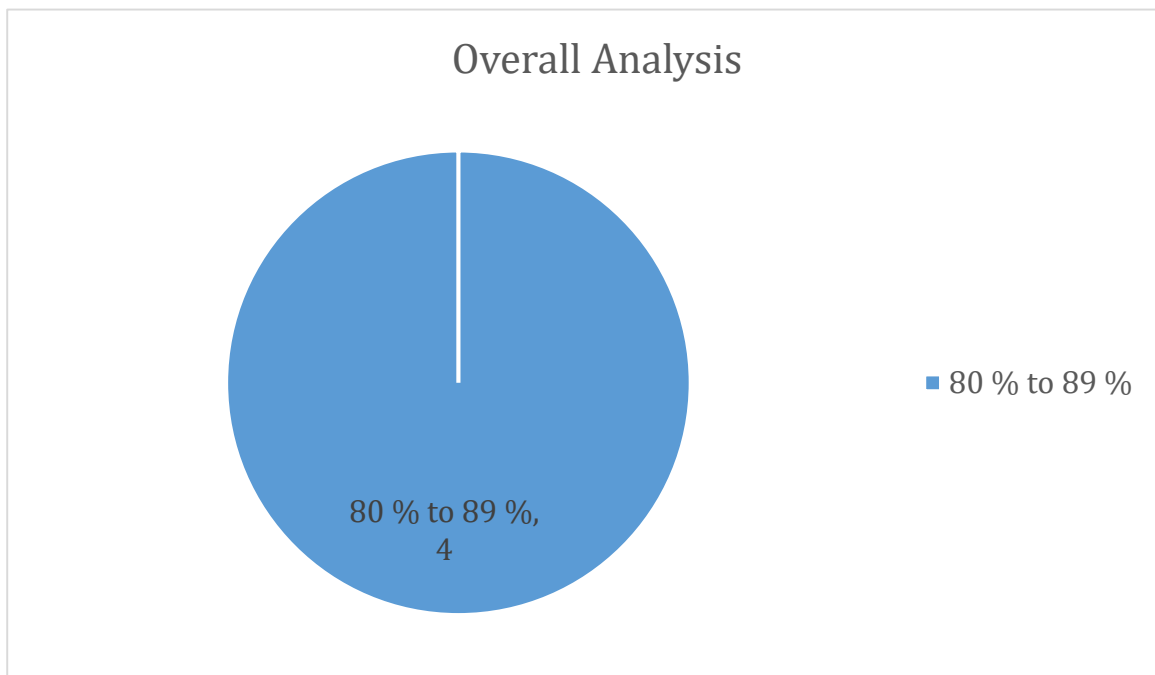

Vidya Pratishthan's
Someshwar English Medium School, CBSE

**RESULT FOR CBSE BOARD EXAMINATION 2025-26
STD XII (Commerce) (AISSCE 2025-26)**

TOTAL NUMBER OF STUDENTS = 4

No	Category	No of Students	Percentage
1	80 % to 89 %	4	100
	Total	4	100

SCHOOL TOPPERS

Name of Student	Rank	Percentage
 Smilee Prithviraj Yadav	1	85.60 %
 Unnati Bhavesh Patel	2	84.00 %
 Alija Rizwan Pathan	3	83.40 %

** Percentage counted as per the best 5 subjects.*

SUBJECT WISE TOPPERS